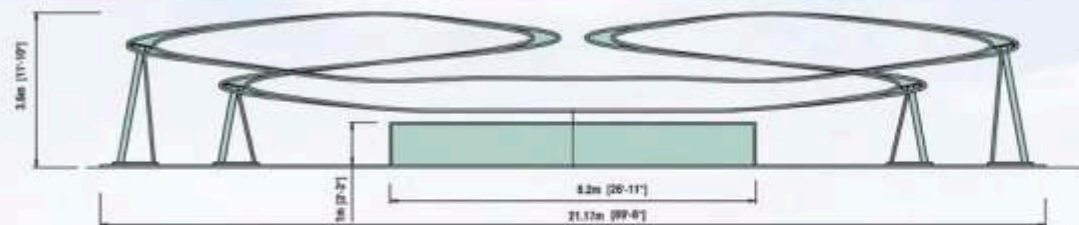

# GOLD MINE COASTER

## Mod. MX 605 GOLD MINE COASTER

Dimensioni base - Base sizes m. 20 x 9,65 x 3,6h (65'7" x 31'8" x 11'10")

Veicoli - Cars 4

Posti - Seating 16

Lunghezza percorso - Track length m. 93 (305')

Imbarco - Loading Simultaneo - Simultaneously